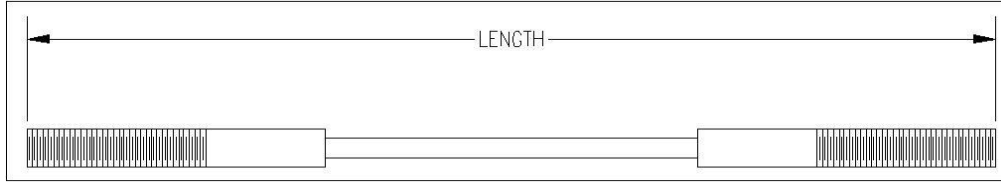

# FORWARD LIFT CABLE CHART

Part Number	Length	Model	Kit	Serial No. Prefix
992601	27' 10"	7B	992689	70
992608	34' 5 3/4"	7500A	992695	43
992614	35' 1"	9KOH, 9000OH	992696	053, 090
992624	31'6"	9B	992697	091, 092, 093
992625	32' 10"	7A	992698	56
992626	40'	DP12/DP15	994235	137, 185, 1580A, FBM, FBP, NUA, NUC, NUF, NUH, NUL, NUM
992627	33' 6"	DP97/DP10/10A DPO9A 9000A, 10000A, DP9A/S	994228	057, 105, 106, 110, 112, 143, 145, 148, 156, 157, 158, 159, 167, 0970A, 0980A, 090
992628	34' 4"	DP9		
992629	44'	DP12-2, DP15-2	994236	140, 211, 1582A, FBO, FBQ, NUB, NUD, NUE, NUG, NUN
992630	33'	9000A, 10000A, 10A Short Cable, 992627 Long	992699 (includes 992627)	112
992631	32' 8"	9000AN 10000AN Long	994463 (includes 992632)	064, 136
992632	32' 2"	9000AN 10000AN Short	994463 (includes 992631)	064, 136
992634	40' 2"	12000 2P		051
992635	44' 2"	12000 2P Ext Height		
992636	45' 2"	12000 2P Special		
992639	37' 6"	DP97-2/DP10-2/10000A2	994465	108, 114, 144, 146, 163, 0972A
992640	37"	10000A2 Short cable	994466 (includes 992639)	114
992645	29' 6"x5/16"	9FP, 9B	994226	116, 208, 0986A, NAA, NAB, NAC
GF-4000	28' 5 3/4"	BP9		
992659	37' 4"	DP97/10-2'	994229	165, 0982A
992662	33' 2 1/2"	8A Long	994225 (includes 992663)	37
992663	32' 4 1/2"	8A Short, DP7A	994225 (8A) or 992688	037, 119
992687	36' 7"	DP10AN-2'		
970910	33' 4"	IDP9	970912	0970B, 0970C, 0980C
NR10-4000	34' 3/4"	I10		Single Point Lock Release (May 2009)
1070911	33' 8"	DP10, I10	1070910	1070A, 1070B, 1080A, 1080B, NBN, NBO, NBS, NBT, NBU, NBV, NCA, NCB, NCG, NCL, NCQ, NCU, NCW, NDF, NDJ, NDM, NOA, NOD, NOG, NOJ, NOM, NON, NOP, NOR, NUO
1070914	32' 11"	DP10AN	1070913	1070A, 1070B, NCE, NCJ, NCO, NCT, NCZ, NDE <b>Make sure it is narrow width</b>